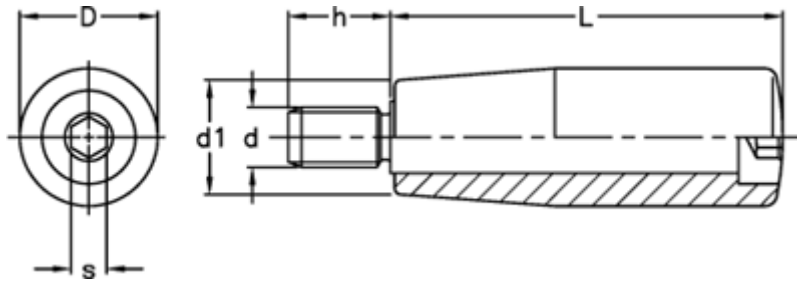

Article number: 2304022811

Description: E+G Revolving handle
I.281/100+x-M12

Measures

D	= 31
d1	= 25
d 6g	= M12
h	= 20
L	= 102
s	= 8